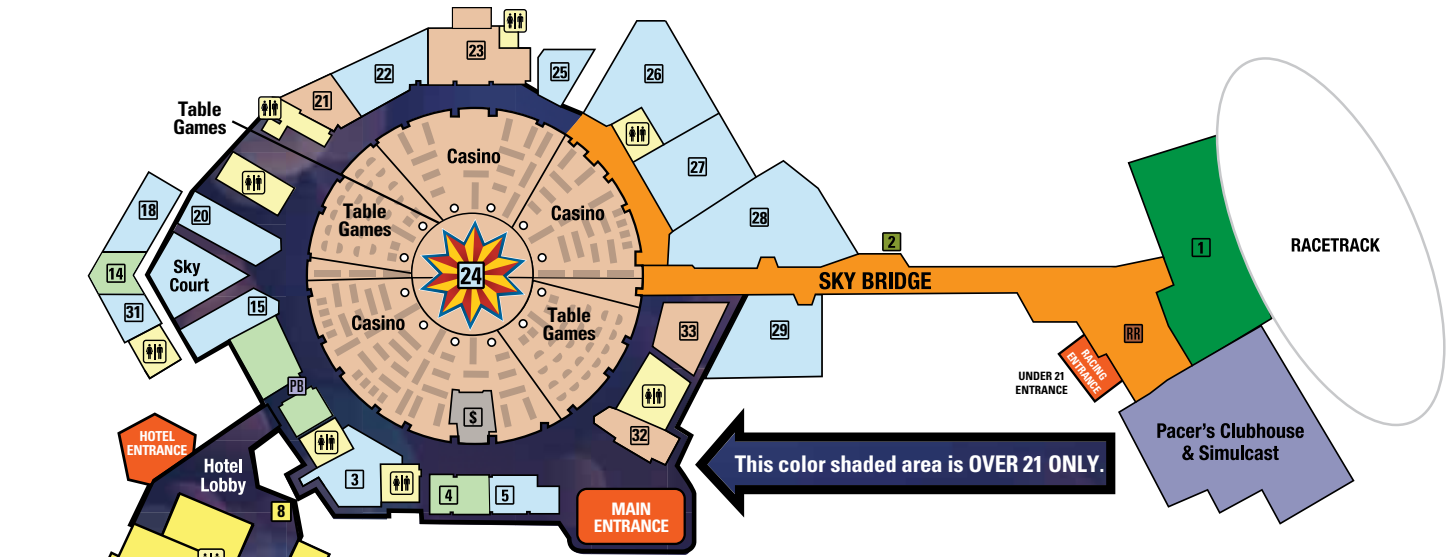

MOHEGAN PENNSYLVANIA

21 & OVER ACCESS ONLY:

- **Gaming**
  - 23 High Limit Slot Area
  - 32 Unibet Sportsbook
  - 33 High Limit Table Games
  - 21 Poker Room
- **Restaurants & Bars**
  - 3 Breakers
  - 15 Electric City Roasting Company
  - 29 Embers Terrace
  - 20 Johnny Rockets
  - 5 Molly O'Sheas
  - 25 Pearl Sushi Bar
  - 22 Seasons Event Space
  - 18 Slice'd
  - 24 The Sunburst Bar
  - 31 Tony Luke's
  - 30 WiseCrackers
- **Retail / Shops**
  - 4 Marshall Rousso
  - 14 Sundries
- **Hotel**
  - 8 The Cove
  - 10 Fitness
- **Guest Services**
  - $ Casino Cashier
  - PB Promotions Booth

ALL AGES ACCESS:

- **Restaurants & Bars**
  - 27 Rustic Kitchen
  - 26 Ruth's Chris Steak House
  - 28 The Hive Taphouse
- **Retail / Shops**
  - 11 Spa Sapphire
- **Convention Center**
  - 13 Keystone Grand Ballroom
  - 12 Meeting Rooms
- **Guest Services**
  - RR Restrooms
  - 2 Radio Station - THE RIVER 105 & 1035
  - 1 Outdoor Concert Venue
    Seasonal
    Select events are 21+ only

*Smoking is permitted in designated sections of the gaming floor and Breakers Bar.

GAMBLING PROBLEM? CALL 1.800.GAMBLER.