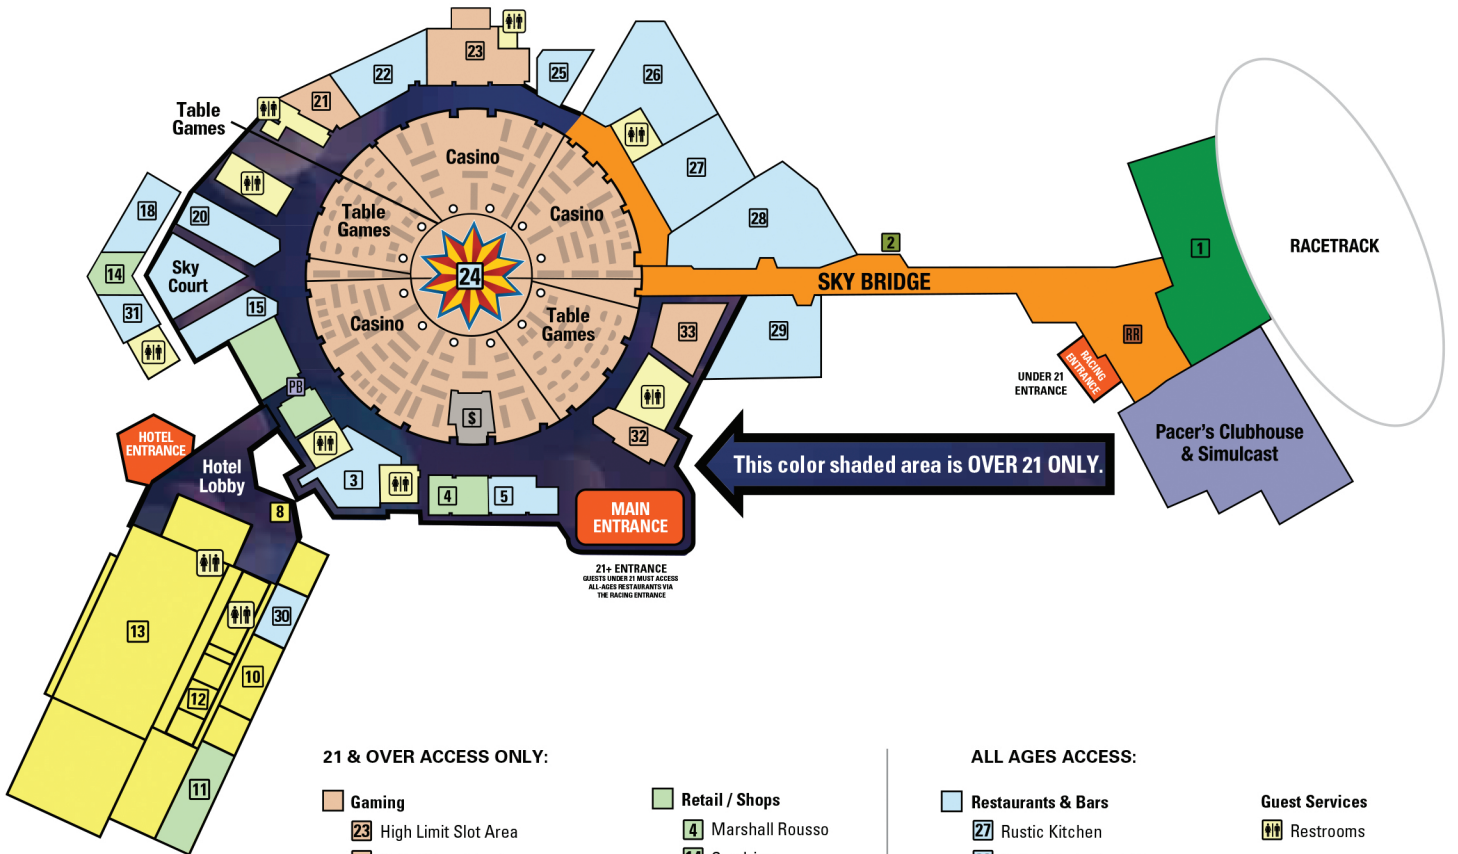

MOHEGAN PENNSYLVANIA

21 & OVER ACCESS ONLY:

- **Gaming**
  - 23 High Limit Slot Area
  - 32 Unibet Sportsbook
  - 33 High Limit Table Games
  - 21 Poker Room
- **Restaurants & Bars**
  - 3 Breakers
  - 15 Electric City Roasting Company
  - 29 Embers Terrace
  - 20 Johnny Rockets
  - 5 Molly O'Sheas
  - 25 Pearl Sushi Bar
  - 22 Seasons Event Space
  - 18 Slice'd
  - 24 The Sunburst Bar
  - 31 Tony Luke's
  - 30 WiseCrackers
- **Retail / Shops**
  - 4 Marshall Rousso
  - 14 Sundries
- **Hotel**
  - 8 The Cove
  - 10 Fitness
- **Guest Services**
  - $ Casino Cashier
  - PB Promotions Booth

ALL AGES ACCESS:

- **Restaurants & Bars**
  - 27 Rustic Kitchen
  - 26 Ruth's Chris Steak House
  - 28 The Hive Taphouse
- **Retail / Shops**
  - 11 Spa Sapphire
- **Convention Center**
  - 13 Keystone Grand Ballroom
  - 12 Meeting Rooms
- **Guest Services**
  - Restrooms
  - 2 Radio Station - THE RIVER 105 & 1035
  - 1 Outdoor Conert Venue
    Seasonal
    Select events are 21+ only

*Smoking is permitted in designated sections of the gaming floor and Breakers Bar.

GAMBLING PROBLEM? CALL 1.800.GAMBLER.